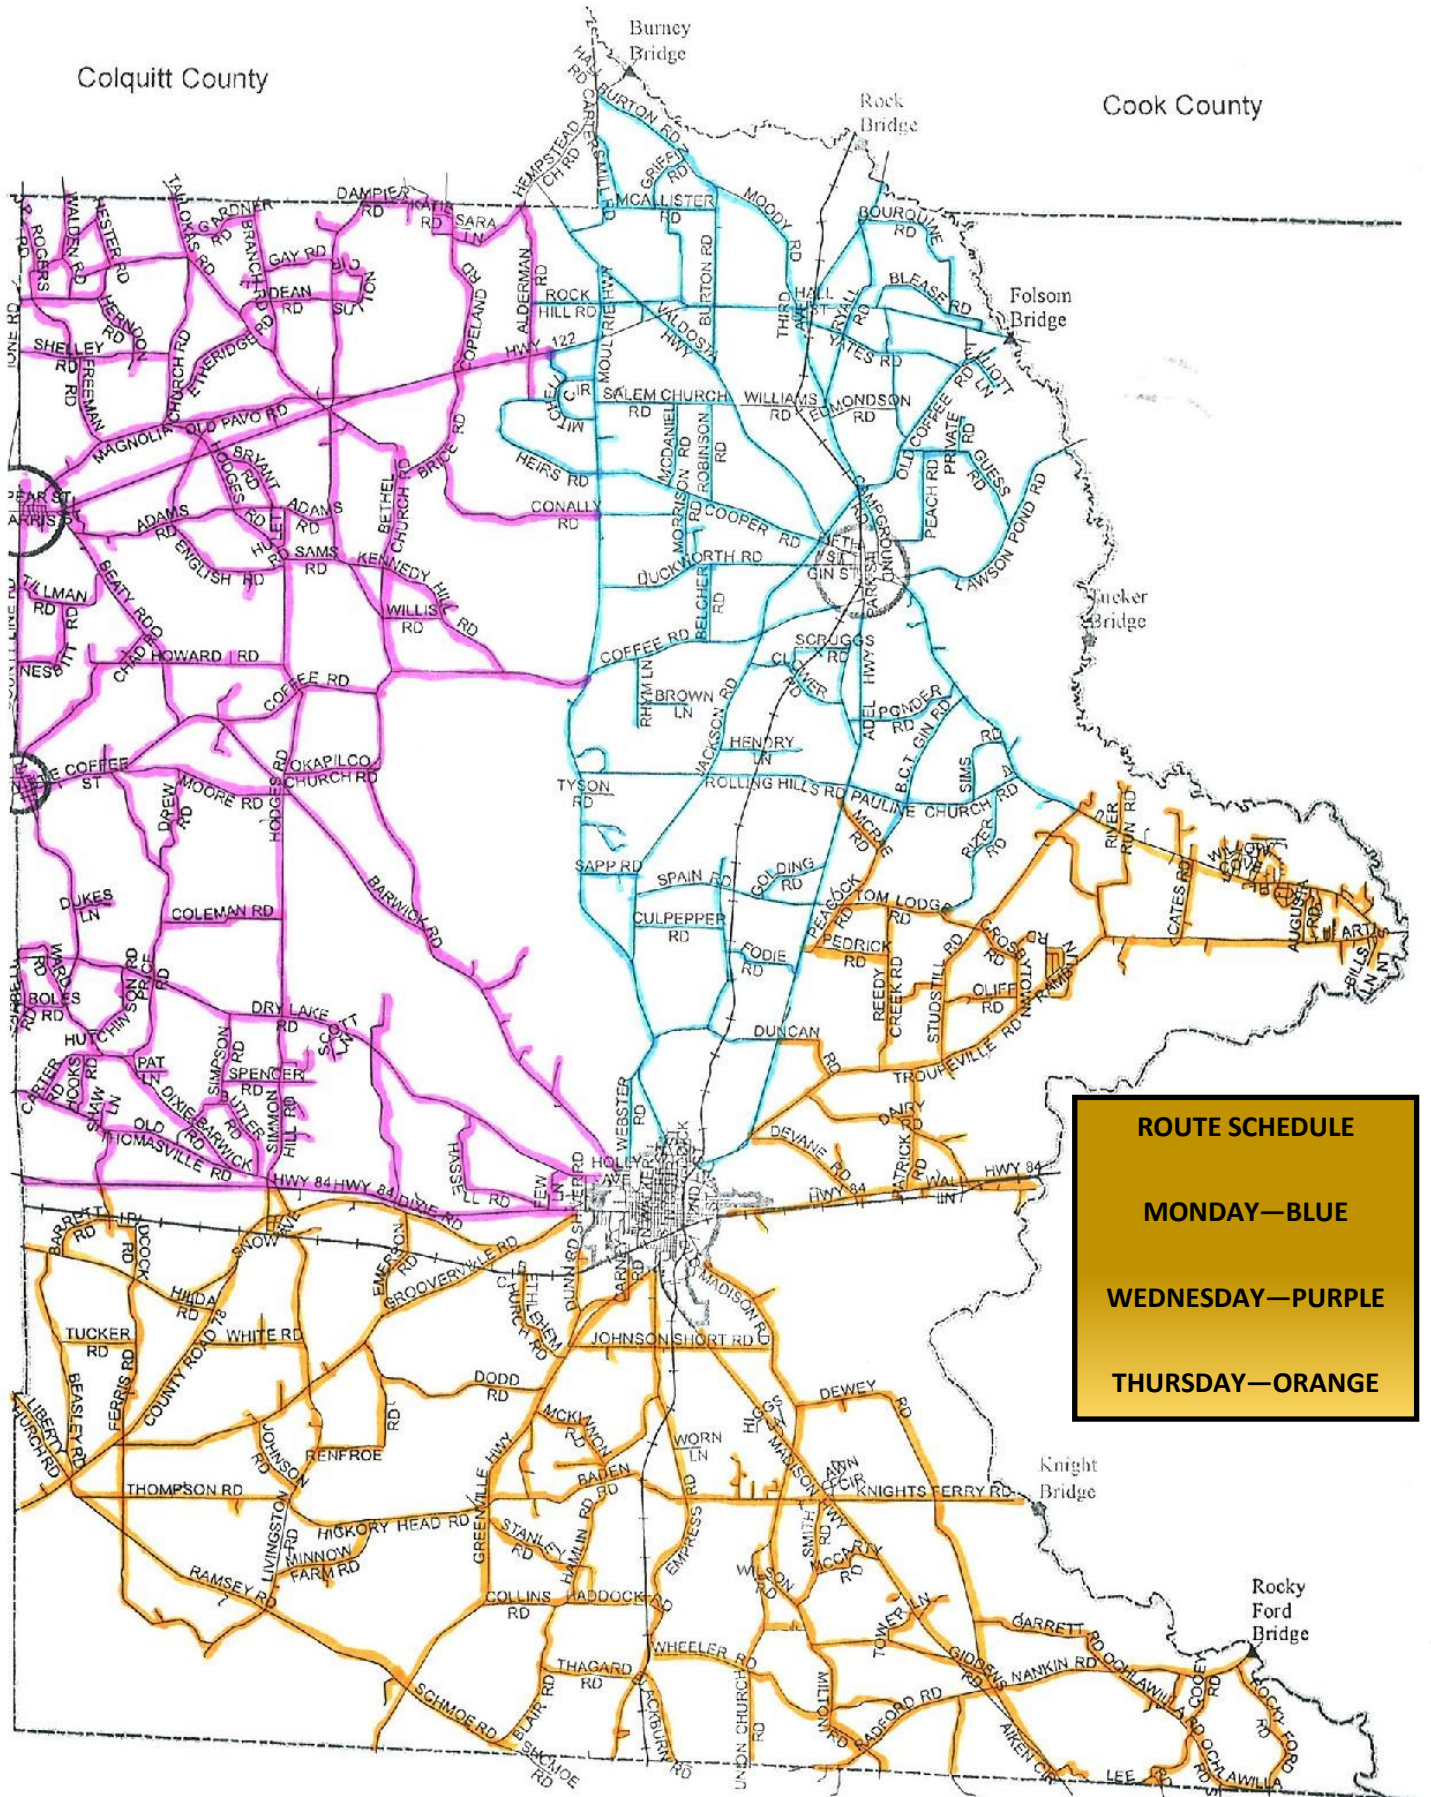

Colquitt County

Cook County

**ROUTE SCHEDULE**

**MONDAY—BLUE**

**WEDNESDAY—PURPLE**

**THURSDAY—ORANGE**