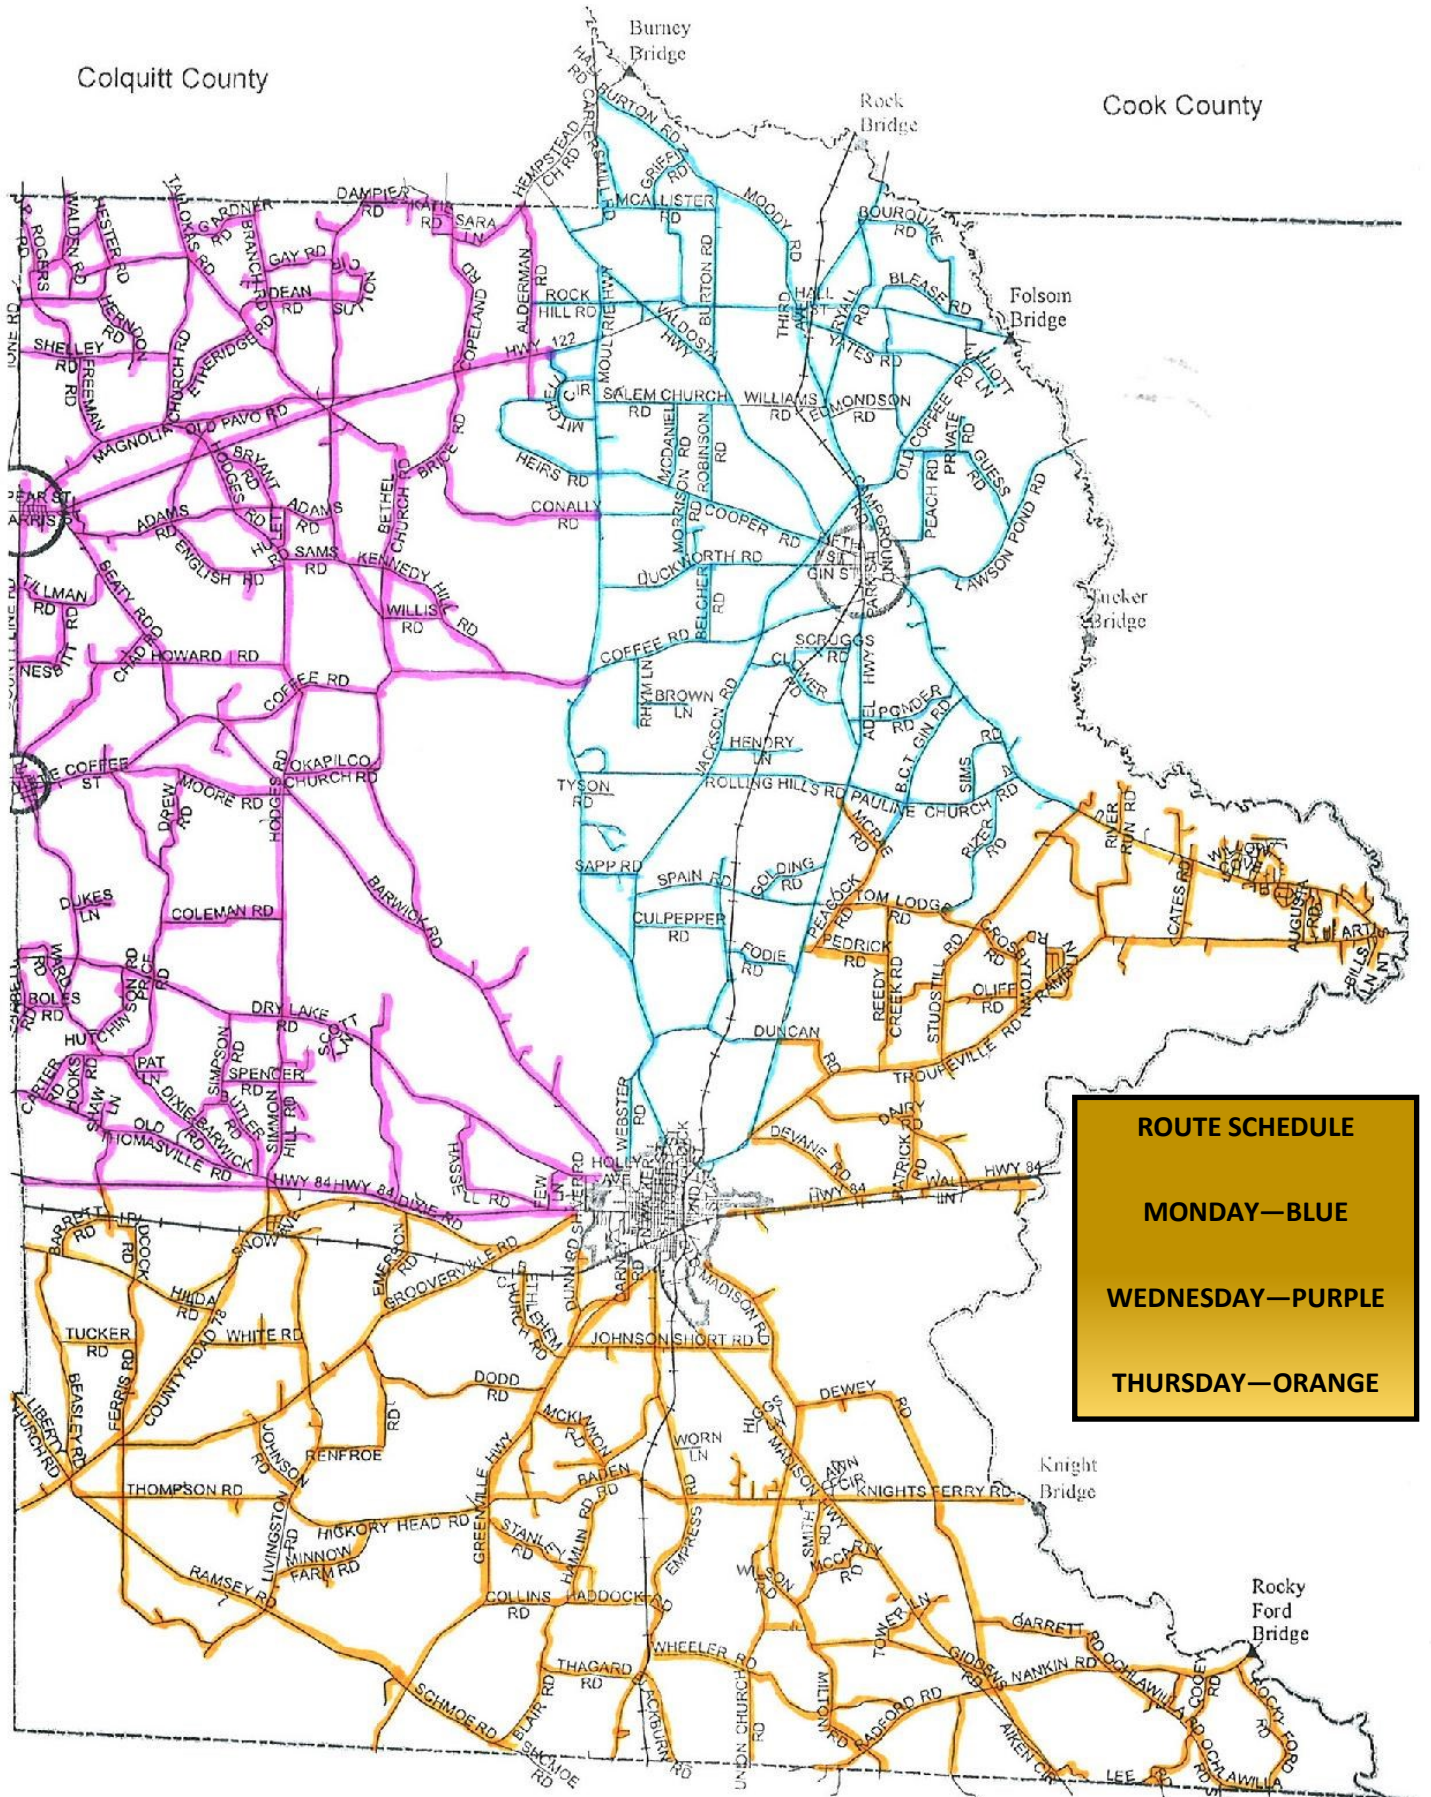

Colquitt County

Cook County

ROUTE SCHEDULE

MONDAY—BLUE

WEDNESDAY—PURPLE

THURSDAY—ORANGE